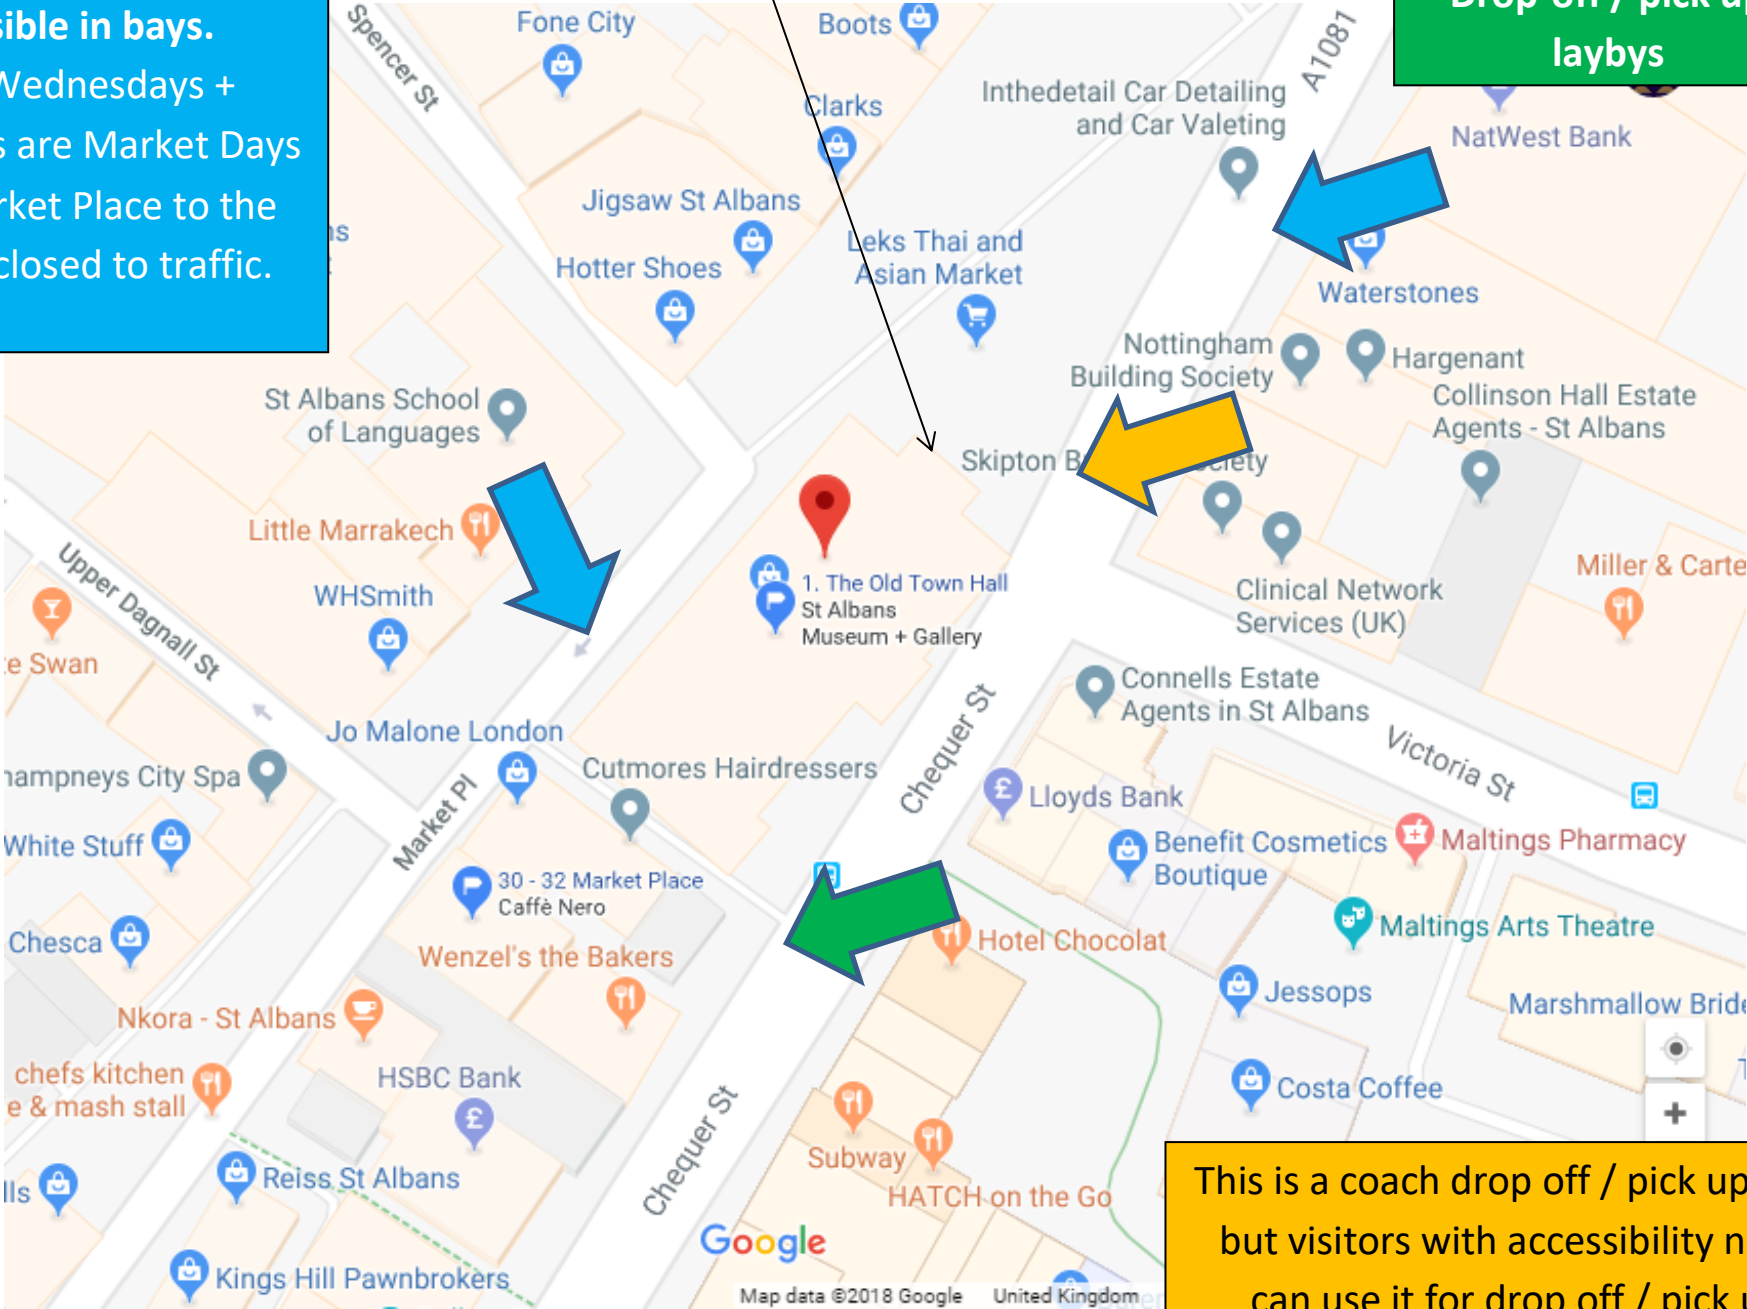

Blue badge parking possible in bays. N.B. Wednesdays + Saturdays are Market Days and Market Place to the west is closed to traffic.

St Albans Museum + Gallery entrance

Drop-off / pick up laybys

This is a coach drop off / pick up point but visitors with accessibility needs can use it for drop off / pick up.

This is a coach drop off / pick up point but visitors with accessibility needs can use it for drop off / pick up.

**Museum + Gallery entrance**  
(satellite view shows construction hoarding on the RH side which is now removed)

**Blue badge parking possible in bays.**  
N.B. Wednesdays + Saturdays are Market Days and Market Place to the west is closed to traffic.