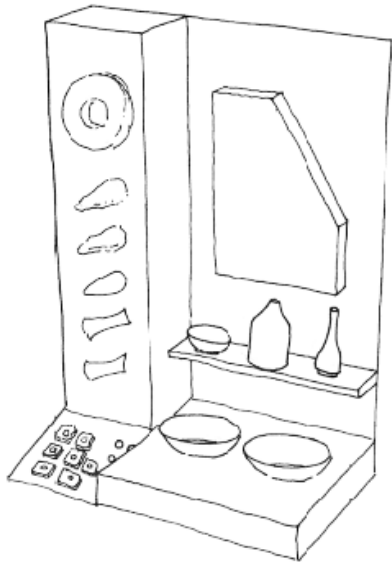

The City That Went Uphill

Presentation by Curator
Sarah Keeling

The City That Went Uphill
+ the timeline

2000 years of history

The Settlement Above the Marsh

A Growing Roman Town

The Rise of Religion

Pilgrimage and protest