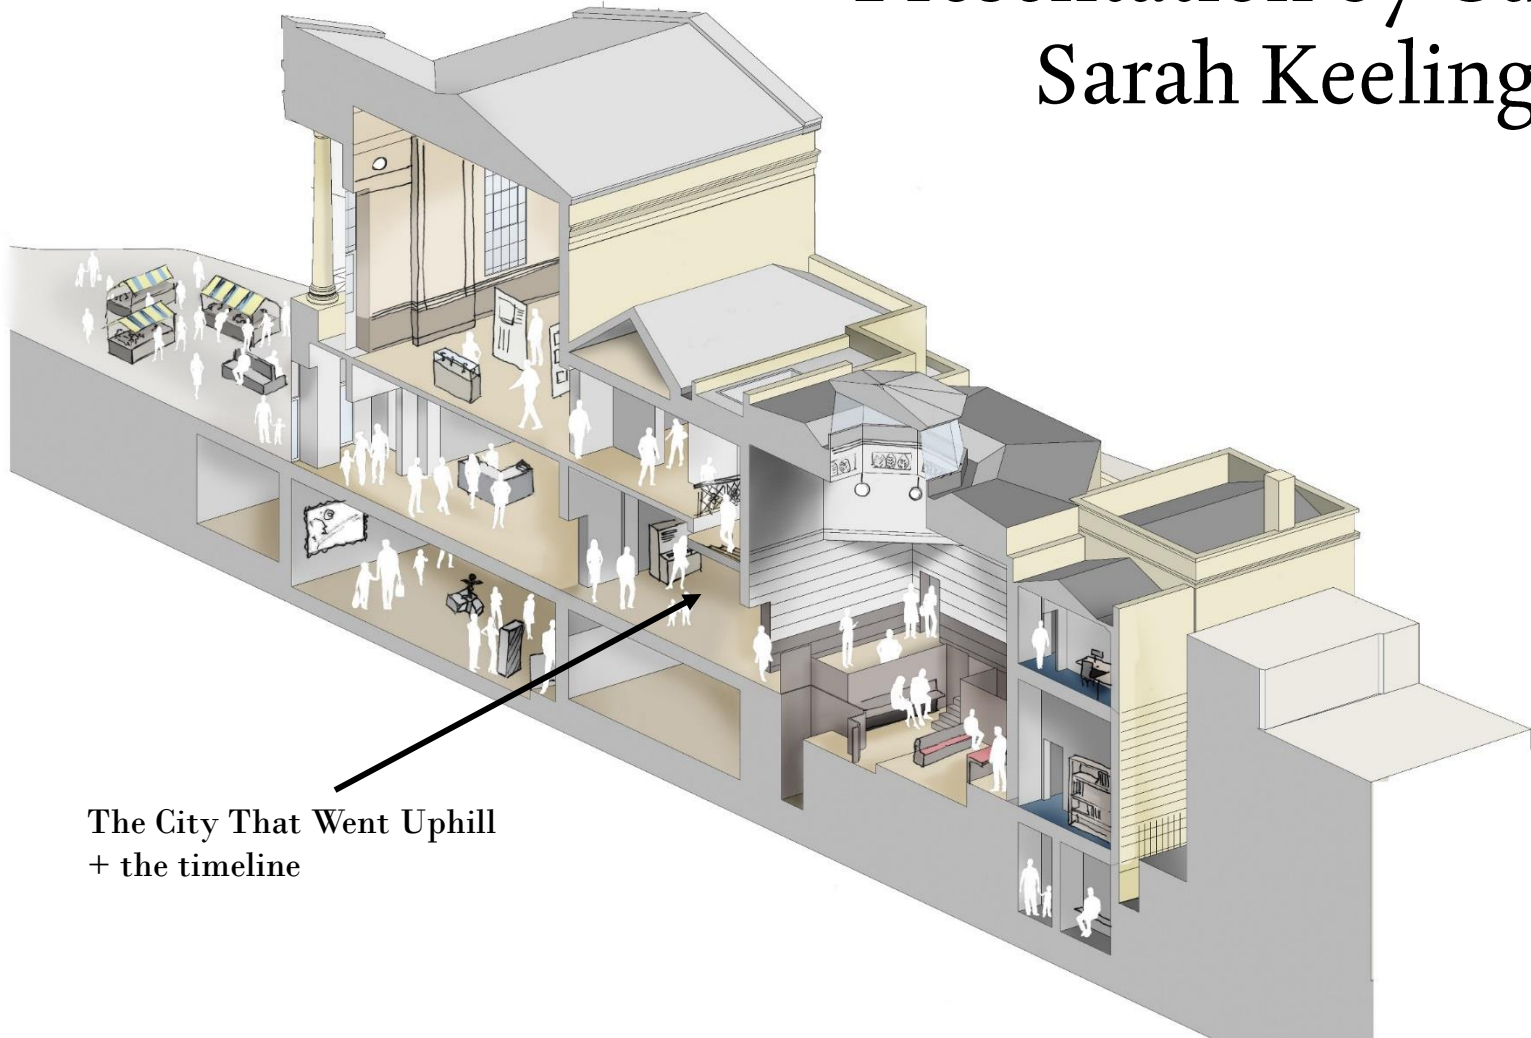

The City That Went Uphill

Presentation by Curator
Sarah Keeling

The City That Went Uphill
+ the timeline

2000 years of history

The Settlement Above the Marsh

A Growing Roman Town

The Rise of Religion

Pilgrimage and protest