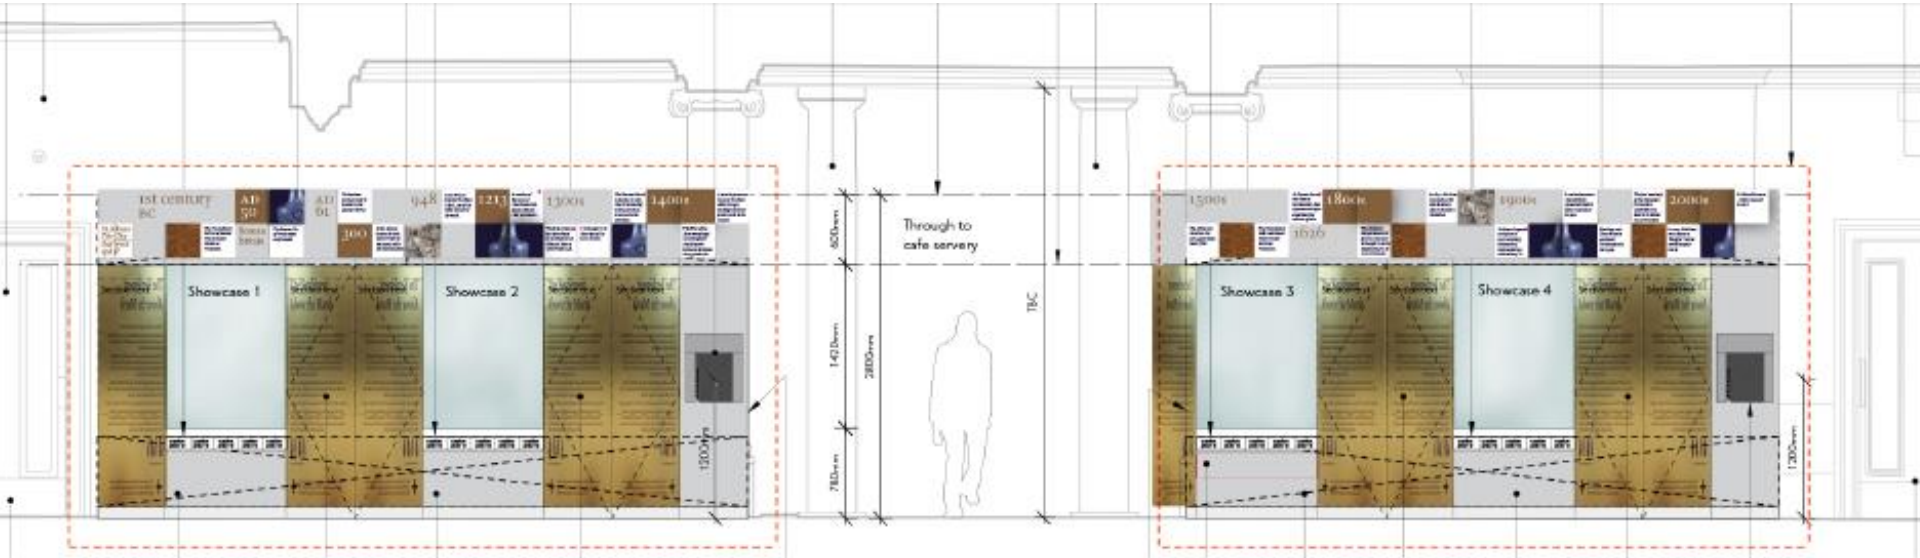

The City That Went Uphill

Presentation by Curator
Sarah Keeling

The City That Went Uphill
+ the timeline

2000 years of history

The Settlement Above the Marsh

A Growing Roman Town

The Rise of Religion

Pilgrimage and protest

The Wars of the Roses

A Royal Charter

St Albans on the Map

A City in the Making

A Thriving City